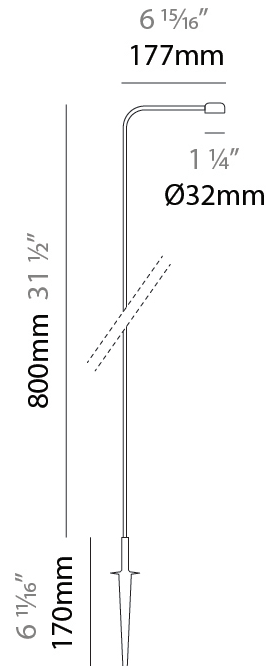

GENERAL

Series: Dot
 Brand: Platek
 Division: Exterior
 Mounting Type: Post
 Mounting Location: Above Ground
 Subcategory: Bollard - Garden

PHYSICAL

Shape: Disc
 Diameter (mm): 32
 Diameter (in): 1 1/4
 Height (mm): 600
 Height (in): 23 5/8
 Extension (mm): 177
 Extension (in): 6 15/16
 Light Distribution: Direct
 Screws: No visible screws
 Fixture Finish: SST
 Fixture Material: Stainless Steel AISI 316L

GENERAL

Series: Dot
 Brand: Platek
 Division: Exterior
 Mounting Type: Post
 Mounting Location: Above Ground
 Subcategory: Bollard - Garden

PHYSICAL

Shape: Disc
 Diameter (mm): 32
 Diameter (in): 1 ¼
 Height (mm): 800
 Height (in): 31 ½
 Extension (mm): 177
 Extension (in): 6 15/16
 Light Distribution: Direct
 Screws: No visible screws
 Fixture Finish: SST
 Fixture Material: Stainless Steel AISI 316L

LED

Color Temperature (°K): 2700 / 3000
 Max. Delivered Lumen (lm): 145
 Nominal Lumen (lm): 175
 CRI: >90 CRI
 Lamp Life (hrs): 60000

OPTICAL

Optic°: 120

RATINGS AND CERTIFICATIONS

Certified By: Certified for North American Standards
 IP rating: IP65
 IK Rating: IK05

GENERAL

Series: Dot
 Brand: Platek
 Division: Exterior
 Mounting Type: Post
 Mounting Location: Above Ground
 Subcategory: Bollard - Garden

PHYSICAL

Shape: Disc
 Diameter (mm): 32
 Diameter (in): 1 1/4
 Height (mm): 1000
 Height (in): 39 3/8
 Extension (mm): 177
 Extension (in): 6 15/16
 Light Distribution: Direct
 Screws: No visible screws
 Fixture Finish: SST
 Fixture Material: Stainless Steel AISI 316L