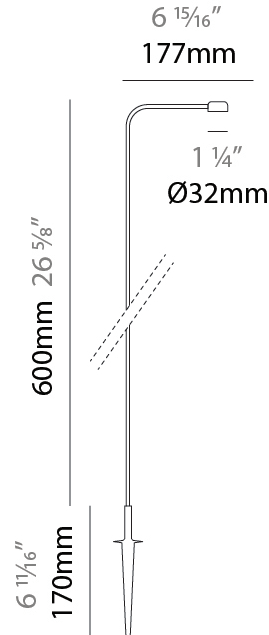

GENERAL

Series: Dot
 Brand: Platek
 Division: Exterior
 Mounting Type: Post
 Mounting Location: Above Ground
 Subcategory: Bollard - Garden

PHYSICAL

Shape: Disc
 Diameter (mm): 32
 Diameter (in): 1 1/4
 Height (mm): 600
 Height (in): 23 5/8
 Extension (mm): 177
 Extension (in): 6 15/16
 Light Distribution: Direct
 Screws: No visible screws
 Fixture Finish: SST
 Fixture Material: Stainless Steel AISI 316L

LED

Color Temperature (°K): 2700 / 3000
 Max. Delivered Lumen (lm): 145
 Nominal Lumen (lm): 175
 CRI: >90 CRI
 Lamp Life (hrs): 60000

OPTICAL

Optic°: 120

RATINGS AND CERTIFICATIONS

Certified By: Certified for North American Standards
 IP rating: IP65
 IK Rating: IK05

GENERAL

Series: Dot
 Brand: Platek
 Division: Exterior
 Mounting Type: Post
 Mounting Location: Above Ground
 Subcategory: Bollard - Garden

PHYSICAL

Shape: Disc
 Diameter (mm): 32
 Diameter (in): 1 ¼
 Height (mm): 800
 Height (in): 31 ½
 Extension (mm): 177
 Extension (in): 6 15/16
 Light Distribution: Direct
 Screws: No visible screws
 Fixture Finish: SST
 Fixture Material: Stainless Steel AISI 316L