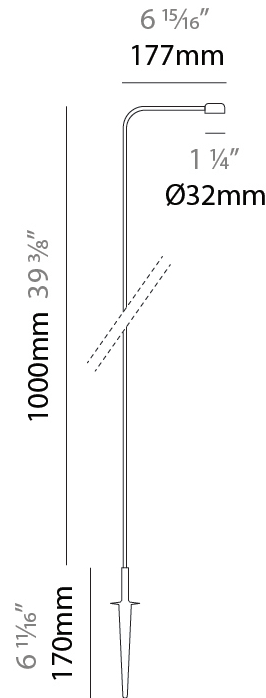

GENERAL

Series: Dot
 Brand: Platek
 Division: Exterior
 Mounting Type: Post
 Mounting Location: Above Ground
 Subcategory: Bollard - Garden

PHYSICAL

Shape: Disc
 Diameter (mm): 32
 Diameter (in): 1 1/4
 Height (mm): 600
 Height (in): 23 5/8
 Extension (mm): 177
 Extension (in): 6 15/16
 Light Distribution: Direct
 Screws: No visible screws
 Fixture Finish: SST
 Fixture Material: Stainless Steel AISI 316L

LED

Color Temperature (°K): 2700 / 3000
 Max. Delivered Lumen (lm): 145
 Nominal Lumen (lm): 175
 CRI: >90 CRI
 Lamp Life (hrs): 60000

OPTICAL

Optic°: 120

RATINGS AND CERTIFICATIONS

Certified By: Certified for North American Standards
 IP rating: IP65
 IK Rating: IK05

GENERAL

Series: Dot
 Brand: Platek
 Division: Exterior
 Mounting Type: Post
 Mounting Location: Above Ground
 Subcategory: Bollard - Garden

PHYSICAL

Shape: Disc
 Diameter (mm): 32
 Diameter (in): 1 1/4
 Height (mm): 1000
 Height (in): 39 3/8
 Extension (mm): 177
 Extension (in): 6 15/16
 Light Distribution: Direct
 Screws: No visible screws
 Fixture Finish: SST
 Fixture Material: Stainless Steel AISI 316L